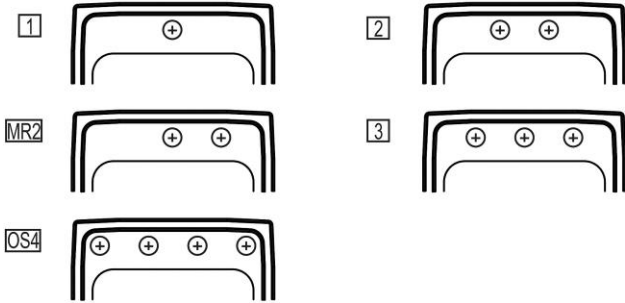

Hole Drilling Configurations:

1-1/2" (38mm) Diameter Faucet Holes on 4" (102mm) Centers

Installation Profile:

Optional Accessories		
LKWBG1316SS	Elkay Stainless Steel 12-1/2" x 15" x 1" Bottom Grid Spec Sheet (PDF)	
CB1613	Elkay Hardwood 16-3/4" x 13-1/2" x 1" Cutting Board Spec Sheet (PDF)	
CB1713	Elkay Hardwood 13-1/2" x 17" x 1" Cutting Board Spec Sheet (PDF)	
CBS1316	Elkay Hardwood 14-1/2" x 17" x 3/4" Cutting Board Spec Sheet (PDF)	
LK99	Elkay Deluxe 3-1/2" Drain Type 304 Stainless Steel Body Strainer Basket Rubber Seal and Tailpiece Spec Sheet (PDF)	