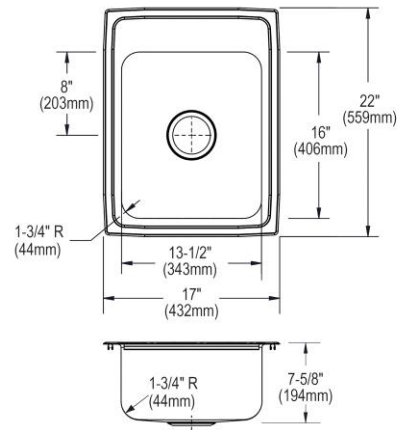

PART: _____ QTY: _____

PROJECT: _____

CONTACT: _____

DATE: _____

NOTES: _____

APPROVAL: _____

In keeping with our policy of continuing product improvement, Elkay reserves the right to change product specifications without notice. Please visit [elkay.com](#) for the most current version of Elkay product specification sheets. This specification describes an Elkay product with design, quality, and functional benefits to the user. When making a comparison of other producers' offerings, be certain these features are not overlooked.